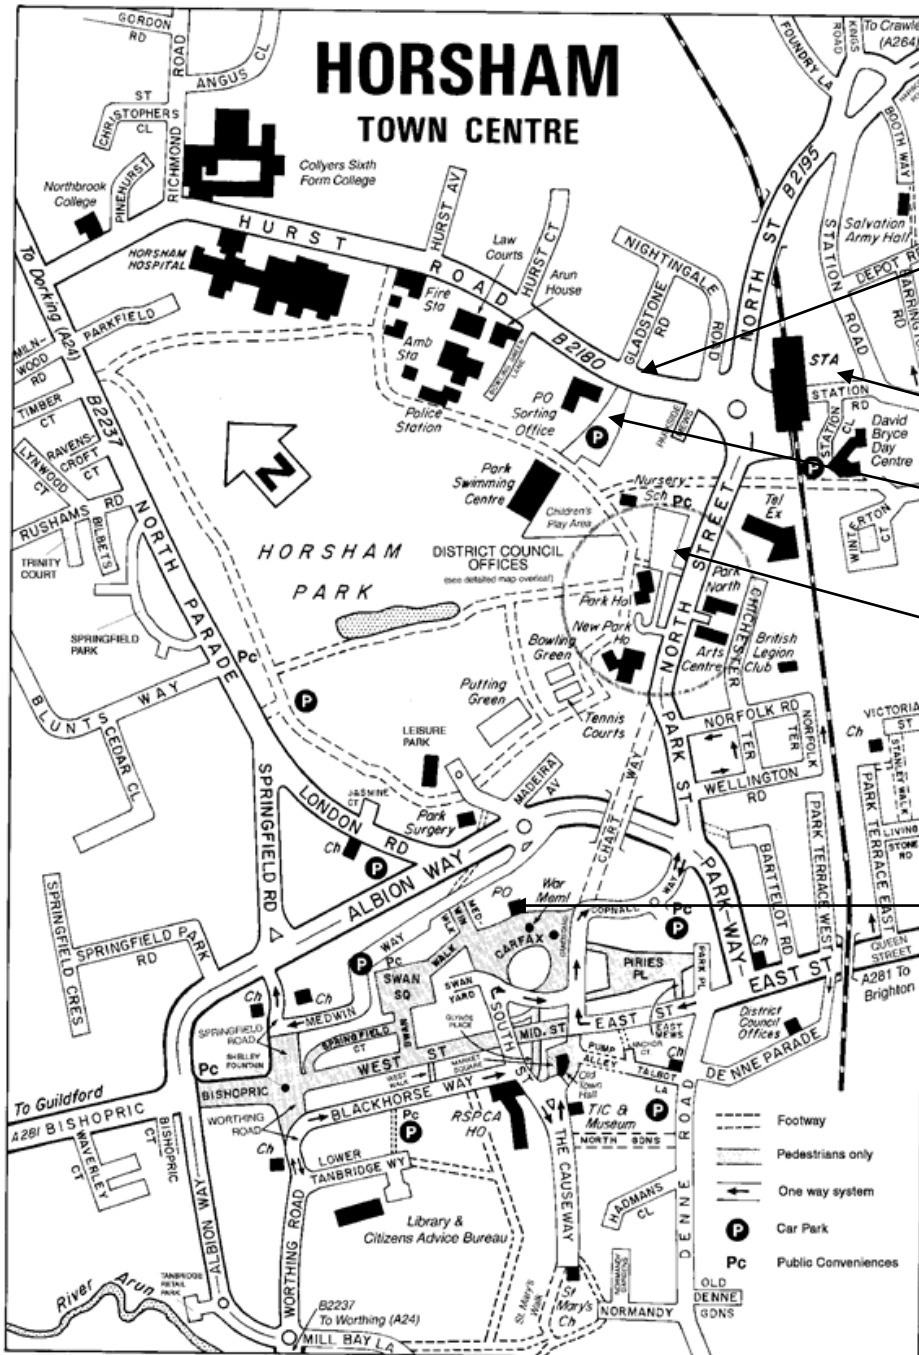

Horsham Gymnastics Centre

The Main Entrance is located just off Hurst Road.

Horsham Main Line Station.

Car Park.

Additional parking is available in the Horsham District Council offices located just south of the site.